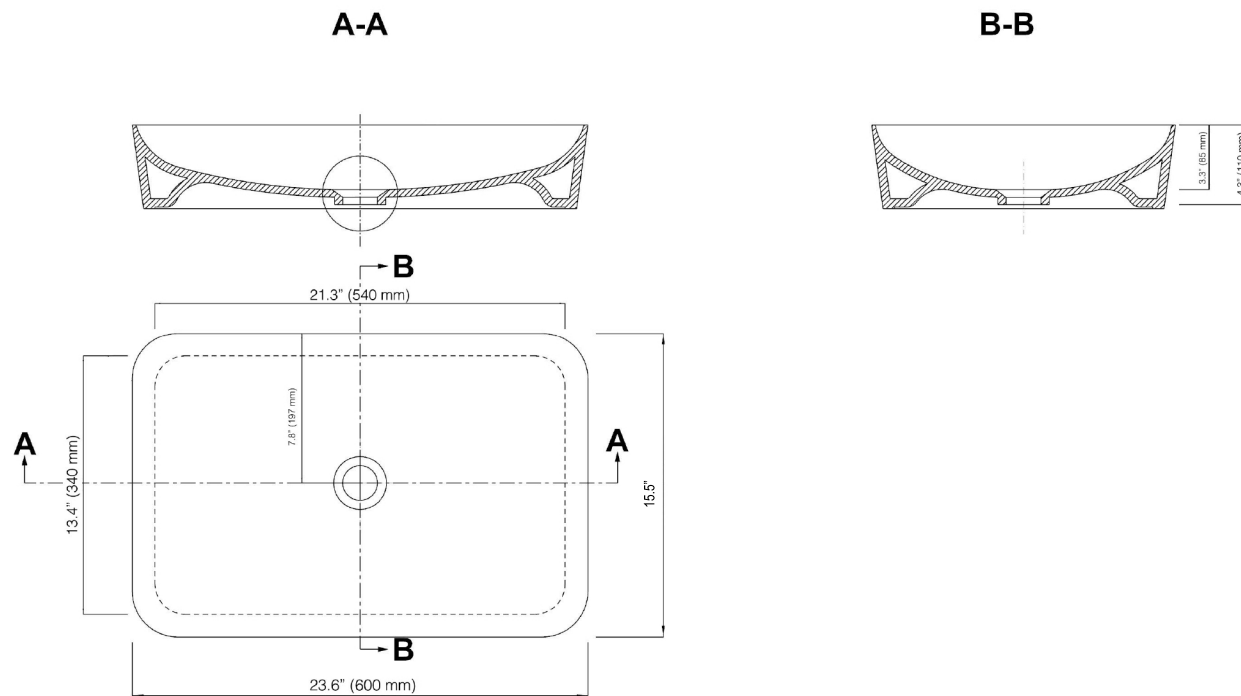

Features

- Ceramic
- Without overflow
- Countertop (vessel) installation
- Without faucet hole

Ultra UL 060

SKU# | Option:

- Ultra UL 060 | White

Collection
Ultra

Model |
Ultra UL 060

Dimensions Metric

1 inch = 2.54 cm

1 inch = 25.4 mm

WS[®]
BATH
COLLECTIONS

1051 Lea Drive - Collegeville, PA 19426
Tel. 215 513 9400 - Fax 610 831 0215

www.ws bathcollections.com - info@ws bathcollectins.com

Features

- 23.6" (600 mm) x 17.7" (450) x H 4.3" (110mm)
- Ceramic white
- Over counter - Vessel
- With no overflow

Optional Accessories

- Trap
- Drain

Collection
Ultra

Model |
Ultra UL 060

Dimensions Metric
1 inch = 2.54 cm
1 inch = 25.4 mm

WS[®]
BATH
COLLECTIONS

1051 Lea Drive - Collegeville, PA 19426
Tel. 215 513 9400 - Fax 610 831 0215
www.ws bathcollections.com - info@ws bathcollections.com

MOUNTING HARDWARE

Wall-mount installation

Bolts

Vessel/ countertop installation

Silicone (*optional*)

Collection
Ultra

Model |
Ultra UL 060

Dimensions Metric
1 inch = 2.54 cm
1 inch = 25.4 mm